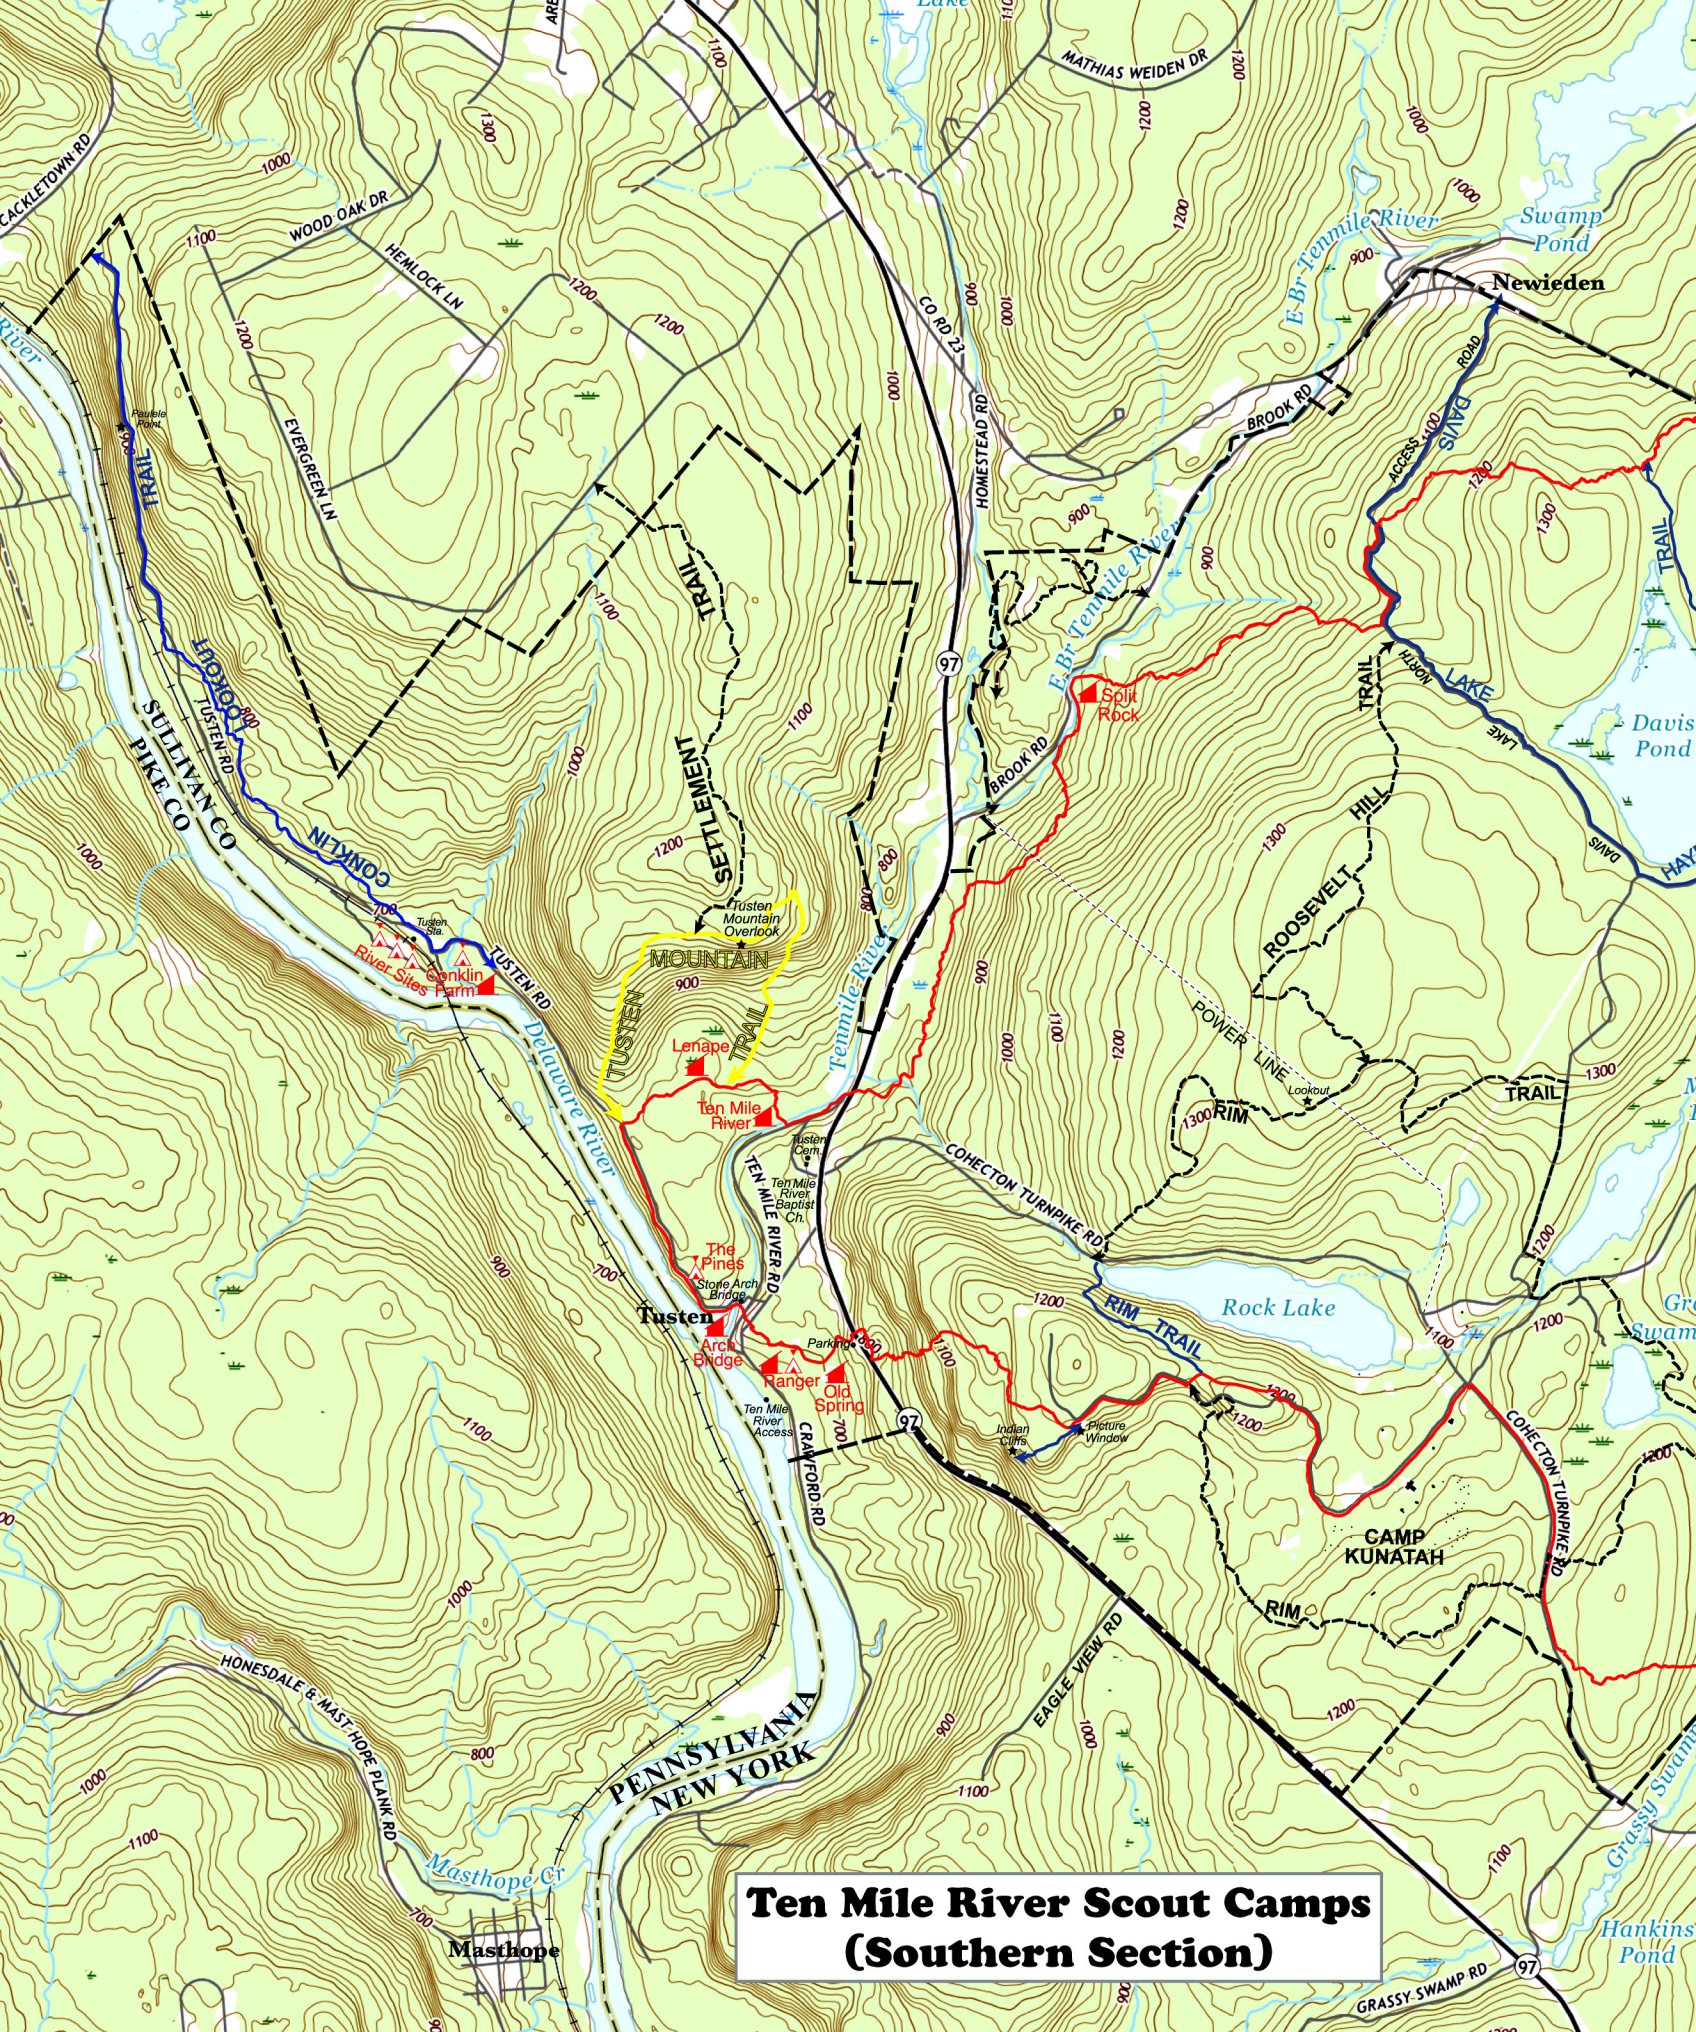

**Ten Mile River Scout Camps
(Northern Section)**

Ten Mile River Scout Camps (Central Section)

LEGEND			
UNMARKED TRAIL		LOOKOUT	
BLUE MARKED TRAIL		LEAN-TO SITE	
YELLOW MARKED TRAIL		TENT SITE	
RED MARKED TRAIL (TEN MILE RIVER TRAIL)		POINT OF INTEREST	

CONTOUR INTERVAL 20 FEET
NORTH AMERICAN VERTICAL DATUM OF 1988

**Ten Mile River Scout Camps
(Southern Section)**