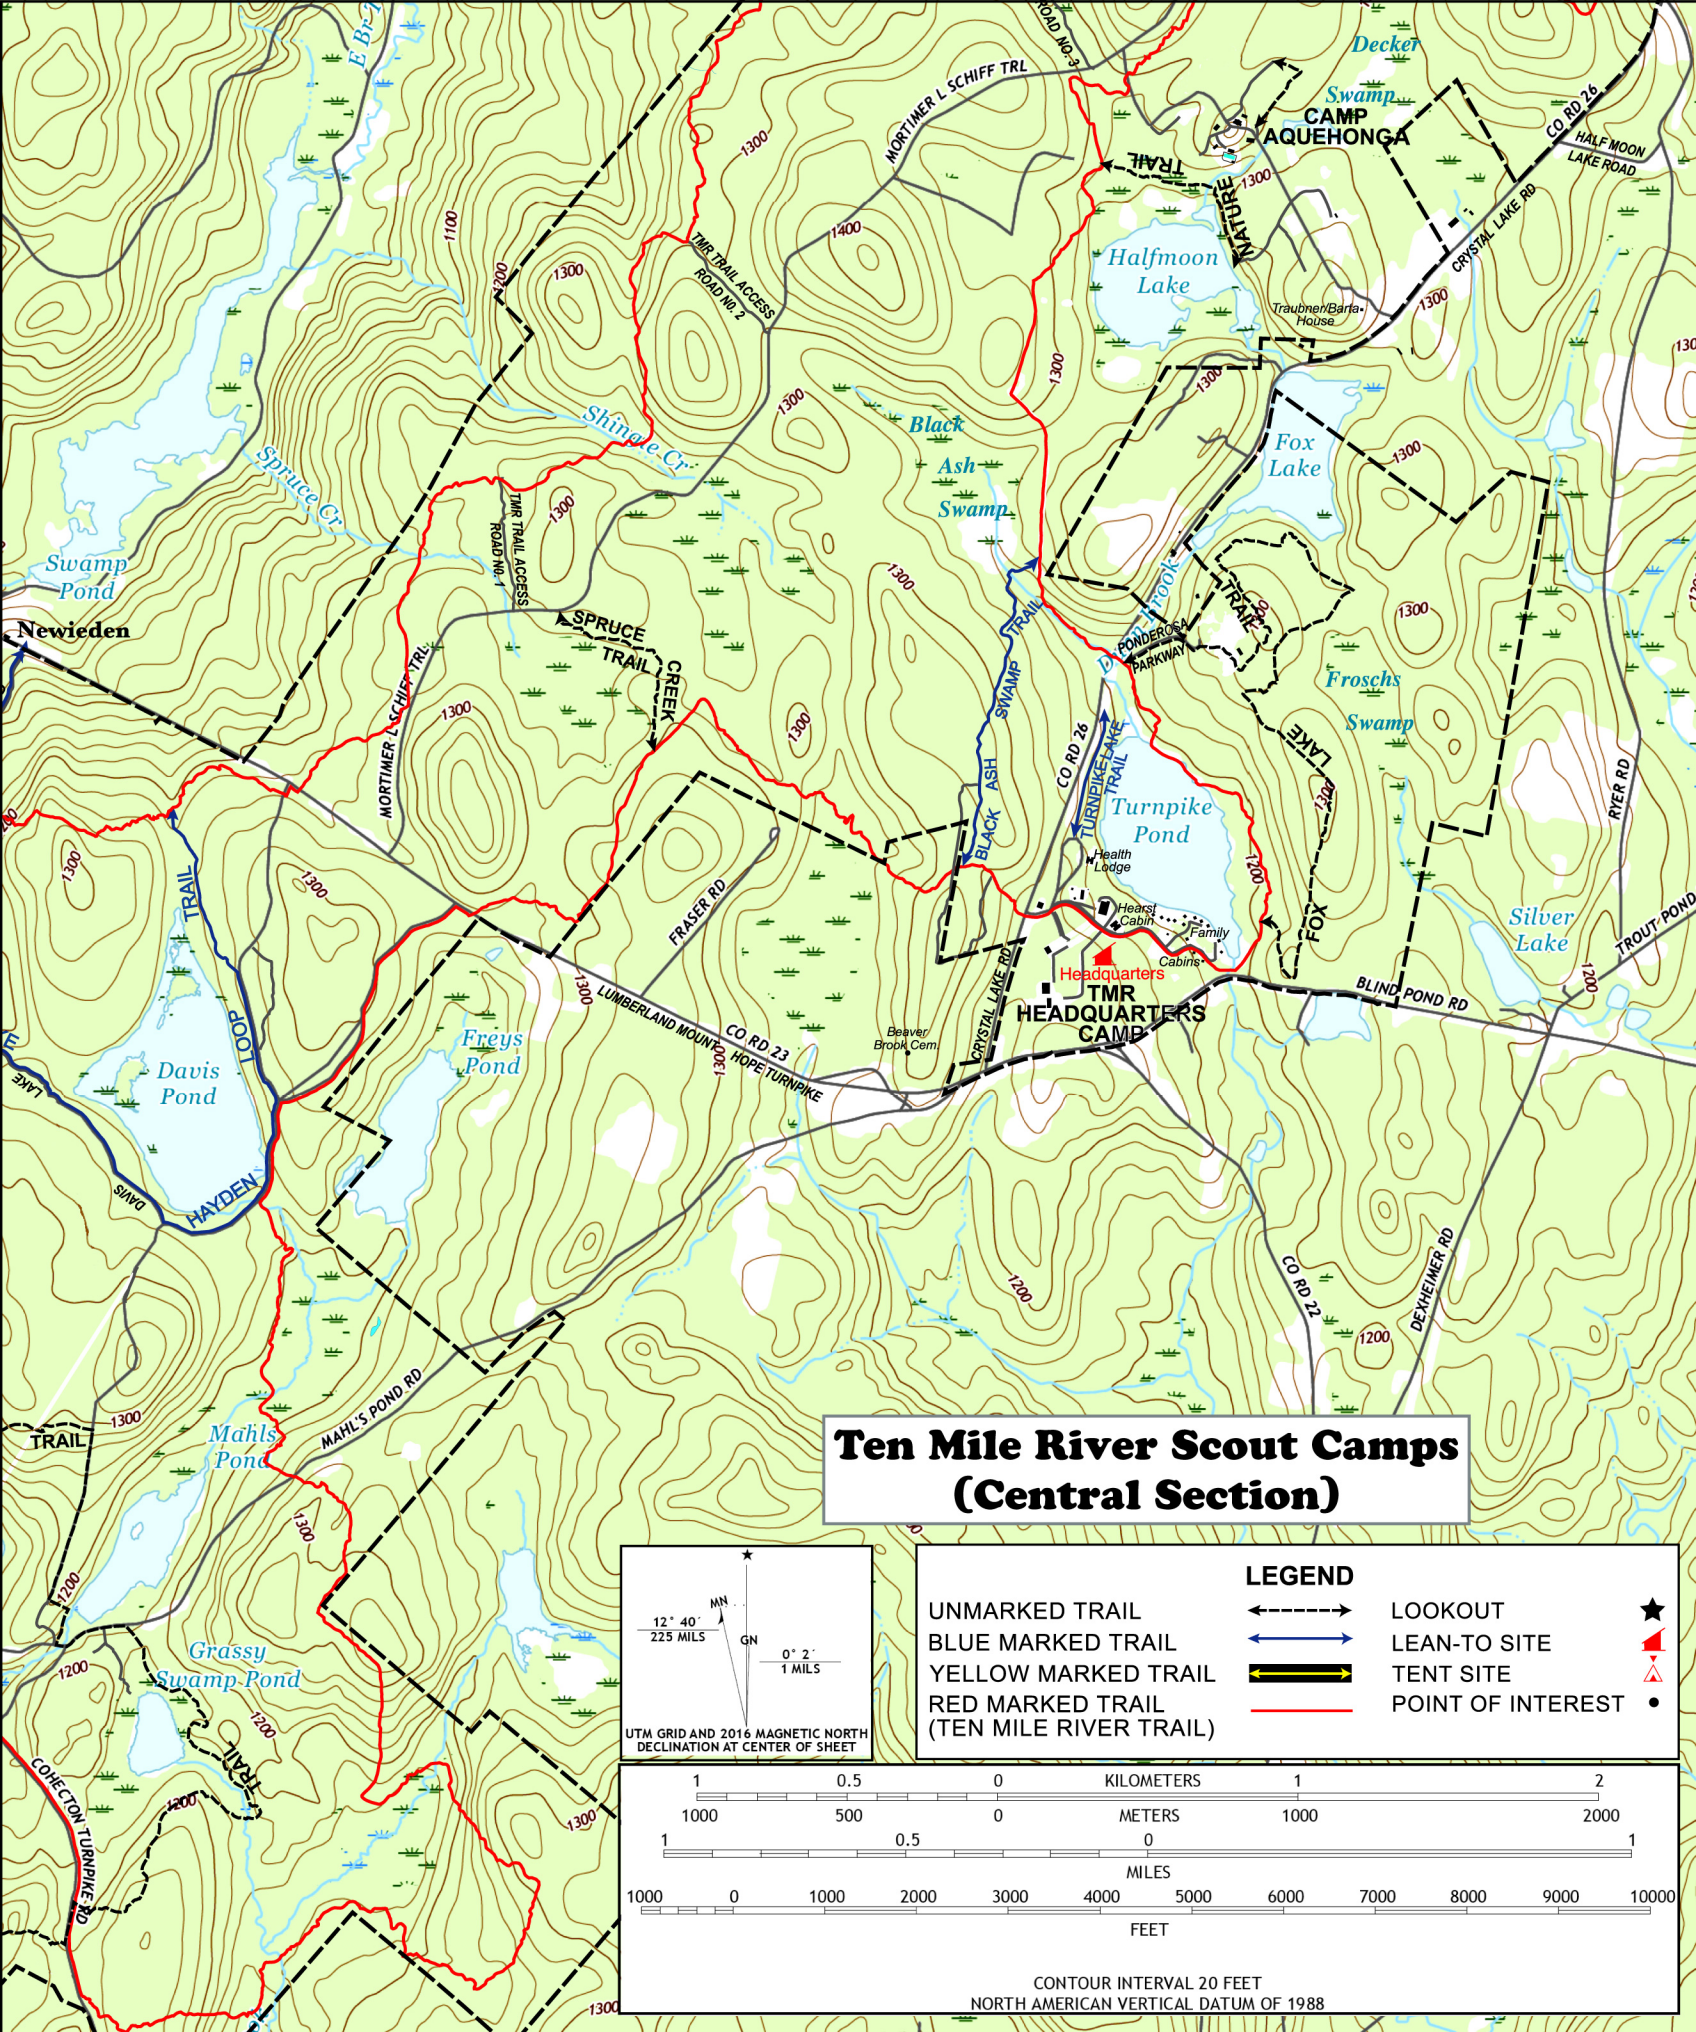

**Ten Mile River Scout Camps
(Northern Section)**

Ten Mile River Scout Camps (Central Section)

LEGEND			
UNMARKED TRAIL		LOOKOUT	
BLUE MARKED TRAIL		LEAN-TO SITE	
YELLOW MARKED TRAIL		TENT SITE	
RED MARKED TRAIL (TEN MILE RIVER TRAIL)		POINT OF INTEREST	

CONTOUR INTERVAL 20 FEET
NORTH AMERICAN VERTICAL DATUM OF 1988

**Ten Mile River Scout Camps
(Southern Section)**